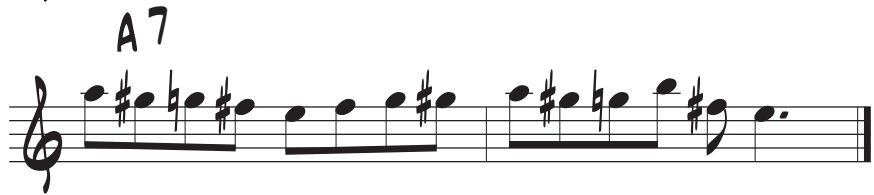

BEBOP SCALE WITH DIMINISHED ENDING